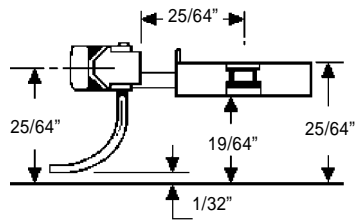

40-series Metal Kadee® Couplers for body mounting

#41

LONG
UNDERSET
SHANK

#42

MEDIUM
OVERSET
SHANK

#43

SHORT
CENTERSET
SHANK

#44

SHORT
UNDERSET
SHANK

#45

SHORT
OVERSET
SHANK

#46

LONG
CENTERSET
SHANK

#47

MEDIUM
UNDERSET
SHANK

#5

MEDIUM
CENTERSET
SHANK

#49

LONG
OVERSET
SHANK

METAL MEANS STRENGTH YOU CAN COUNT ON FOR YOUR LONG HAUL!

Mounting with supplied gear box

Inverted
Mounting with cast-on coupler pockets