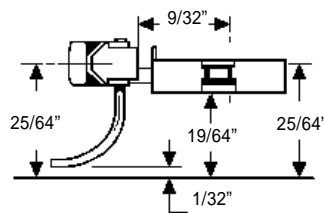

SHORT
UNDERSET
SHANK

#45

SHORT
OVERSET
SHANK

#46

LONG
CENTERSET
SHANK

#47

MEDIUM
UNDERSET
SHANK

#5

MEDIUM
CENTERSET
SHANK

#49

LONG
OVERSET
SHANK

METAL MEANS STRENGTH YOU CAN COUNT ON FOR YOUR LONG HAUL!

Mounting with supplied gear box

Inverted
Mounting with cast-on coupler pockets