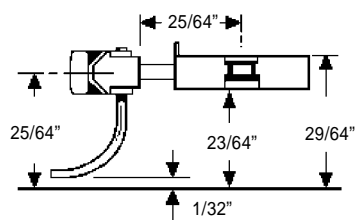

40-series Metal Kadee® Couplers for body mounting

#41

LONG
UNDERSET
SHANK

#42

MEDIUM
OVERSET
SHANK

#43

SHORT
CENTERSET
SHANK

#44

SHORT
UNDERSET
SHANK

#45

SHORT
OVERSET
SHANK

#46

LONG
CENTERSET
SHANK

#47

MEDIUM
UNDERSET
SHANK

#5

MEDIUM
CENTERSET
SHANK

#49

LONG
OVERSET
SHANK

METAL MEANS STRENGTH YOU CAN COUNT ON FOR YOUR LONG HAUL!

Mounting with supplied gear box

Inverted
Mounting with cast-on coupler pockets