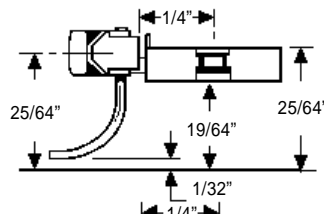

40-series Metal Kadee® Couplers for body mounting

#41

LONG
UNDERSET
SHANK

#42

MEDIUM
OVERSET
SHANK

#43

SHORT
CENTERSET
SHANK

#44

SHORT
UNDERSET
SHANK

#45

SHORT
OVERSET
SHANK

#46

LONG
CENTERSET
SHANK

#47

MEDIUM
UNDERSET
SHANK

#5

MEDIUM
CENTERSET
SHANK

#49

LONG
OVERSET
SHANK

METAL MEANS STRENGTH YOU CAN COUNT ON FOR YOUR LONG HAUL!

Mounting with supplied gear box

Inverted
Mounting with cast-on coupler pockets