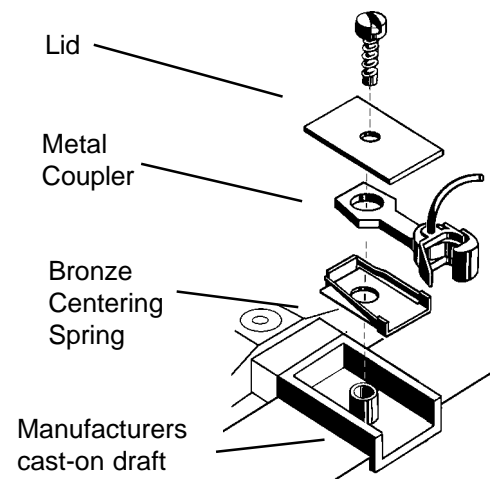

SHORT
UNDERSET
SHANK

#45

SHORT
OVERSET
SHANK

#46

LONG
CENTERSET
SHANK

#47

MEDIUM
UNDERSET
SHANK

#5

MEDIUM
CENTERSET
SHANK

#49

LONG
OVERSET
SHANK

METAL MEANS STRENGTH YOU CAN COUNT ON FOR YOUR LONG HAUL!

Mounting with supplied gear box

Inverted
Mounting with cast-on coupler pockets