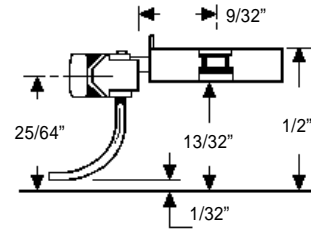

40-series Metal Kadee® Couplers for body mounting

#41

LONG
UNDERSET
SHANK

#42

MEDIUM
OVERSET
SHANK

#43

SHORT
CENTERSET
SHANK

#44

SHORT
UNDERSET
SHANK

#45

SHORT
OVERSET
SHANK

#46

LONG
CENTERSET
SHANK

#47

MEDIUM
UNDERSET
SHANK

#5

MEDIUM
CENTERSET
SHANK

#49

LONG
OVERSET
SHANK

METAL MEANS STRENGTH YOU CAN COUNT ON FOR YOUR LONG HAUL!

Mounting with supplied gear box

Inverted
Mounting with cast-on coupler pockets