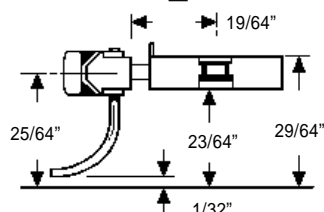

SHORT
UNDERSET
SHANK

#45

SHORT
OVERSET
SHANK

#46

LONG
CENTERSET
SHANK

#47

MEDIUM
UNDERSET
SHANK

#5

MEDIUM
CENTERSET
SHANK

#49

LONG
OVERSET
SHANK

METAL MEANS STRENGTH YOU CAN COUNT ON FOR YOUR LONG HAUL!

Mounting with supplied gear box

Inverted
Mounting with cast-on coupler pockets