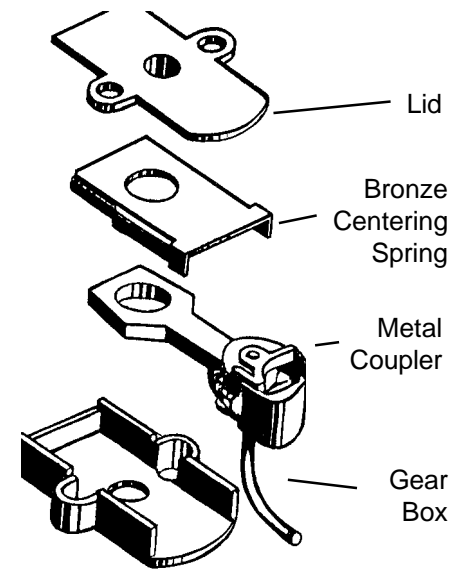

40-series Metal Kadee® Couplers for body mounting

#41

LONG
UNDERSET
SHANK

#42

MEDIUM
OVERSET
SHANK

#43

SHORT
CENTERSET
SHANK

#44

SHORT
UNDERSET
SHANK

#45

SHORT
OVERSET
SHANK

#46

LONG
CENTERSET
SHANK

#47

MEDIUM
UNDERSET
SHANK

#5

MEDIUM
CENTERSET
SHANK

#49

LONG
OVERSET
SHANK

METAL MEANS STRENGTH YOU CAN COUNT ON FOR YOUR LONG HAUL!

Mounting with supplied gear box

Inverted
Mounting with cast-on coupler pockets