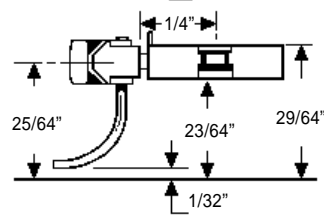

40-series Metal Kadee® Couplers for body mounting

#41

LONG
UNDERSET
SHANK

#42

MEDIUM
OVERSET
SHANK

#43

SHORT
CENTERSET
SHANK

#44

SHORT
UNDERSET
SHANK

#45

SHORT
OVERSET
SHANK

#46

LONG
CENTERSET
SHANK

#47

MEDIUM
UNDERSET
SHANK

#5

MEDIUM
CENTERSET
SHANK

#49

LONG
OVERSET
SHANK

METAL MEANS STRENGTH YOU CAN COUNT ON FOR YOUR LONG HAUL!

Mounting with supplied gear box

Inverted
Mounting with cast-on coupler pockets