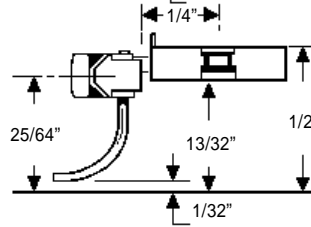

40-series Metal Kadee® Couplers for body mounting

#41

LONG
UNDERSET
SHANK

#42

MEDIUM
OVERSET
SHANK

#43

SHORT
CENTERSET
SHANK

#44

SHORT
UNDERSET
SHANK

#45

SHORT
OVERSET
SHANK

#46

LONG
CENTERSET
SHANK

#47

MEDIUM
UNDERSET
SHANK

#5

MEDIUM
CENTERSET
SHANK

#49

LONG
OVERSET
SHANK

METAL MEANS STRENGTH YOU CAN COUNT ON FOR YOUR LONG HAUL!

Mounting with supplied gear box

Inverted
Mounting with cast-on coupler pockets