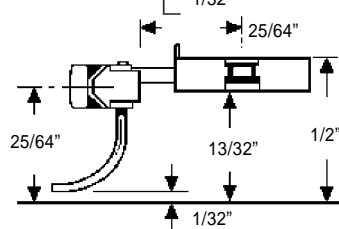

SHORT
UNDERSET
SHANK

#45

SHORT
OVERSET
SHANK

#46

LONG
CENTERSET
SHANK

#47

MEDIUM
UNDERSET
SHANK

#5

MEDIUM
CENTERSET
SHANK

#49

LONG
OVERSET
SHANK

METAL MEANS STRENGTH YOU CAN COUNT ON FOR YOUR LONG HAUL!

Mounting with supplied gear box

Inverted
Mounting with cast-on coupler pockets